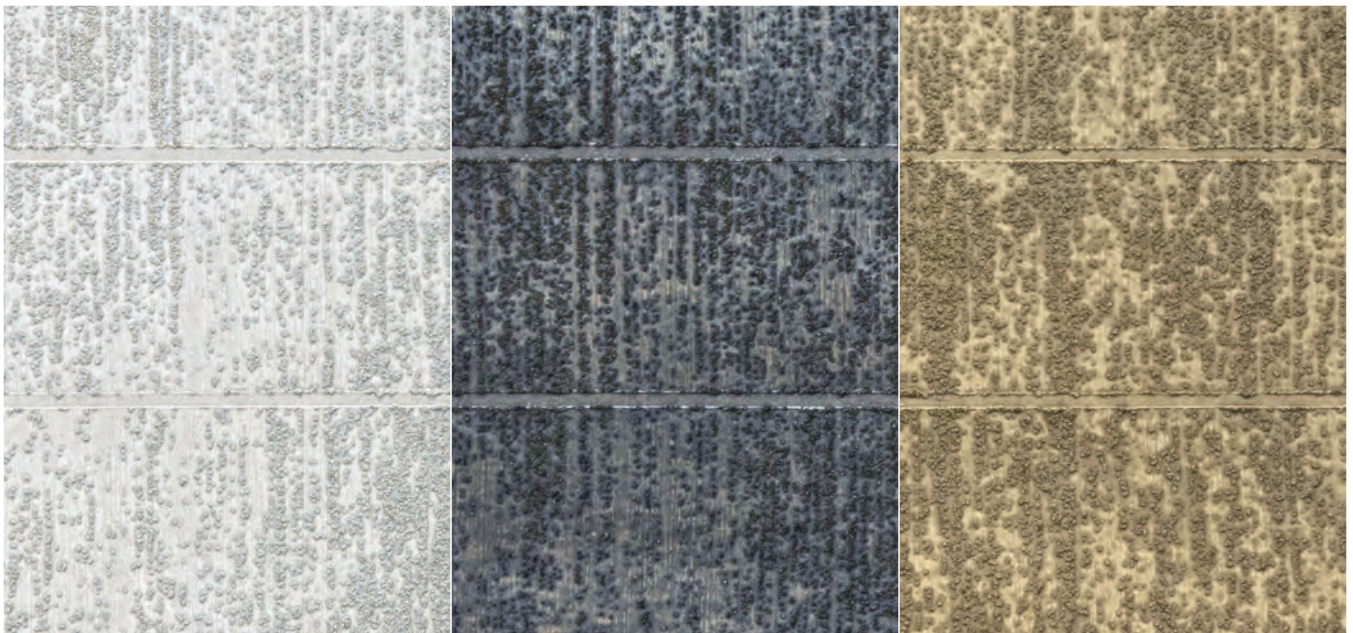

MR-W-76-1464 Shakkei Grey

MR-W-76-1511 Mizu Blue

MR-W-76-1179 Hashi Bronze

Width	38" untrimmed (96.5 cm), 9.5 sq ft/yd (0.88 sq m/yd).
Roll Size	3 yd (2.7 m)
Minimum Order	24 yd (21.9 m)
Order Increments	3 yd (2.7 m)
Repeat	36" Vertical

Custom Color	48 yd (43.9 m)
Fire Rating	ASTM E84 Class A
Content	FSC Certified Non-woven base. Backside coating for improved strippability, Glass beads, Acrylic pigments

Chicago Handmade