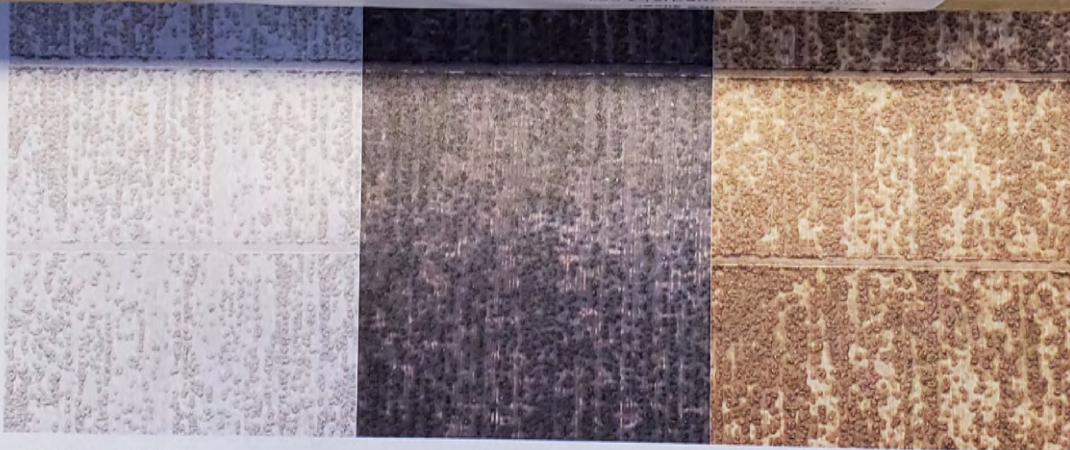

Zen Garden™

Handcrafted in Chicago

Tiny glass beads are encapsulated in a resilient compound, then harmoniously hand-raked across a durable, non-woven base and colored in our Chicago studio. The beautiful result is reminiscent of the meditative landscape of a Japanese garden. Panels can be straight hung with side-matched horizontal lines, or reverse hung for a more random effect.

SAMPLES@MAYAROMANOFF.COM
STOCK STATUS: ACTIVELY STOCKED
COPYRIGHT 2017
CONTENT: Brown or White Kraft Paper
FIRE RATING: ASTM E84 CLASS A
REPEAT: N/A
ORDER INCREMENT: 3 yd (2.7 m)

MR-W-76-1464 Shakkei Grey

MR-W-76-1511 Mizu Blue

MR-W-76-1179 Hashi Bronze

Width 38" untrimmed (96.5 cm),
9.5 sq ft/yd (0.88 sq m/yd)

Roll Size 3 yd (2.7 m)

Minimum Order 24 yd (21.9 m)

Order Increments 3 yd (2.7 m)

Repeat 36" Vertical

Custom Color 48 yd (43.9 m)

Fire Rating ASTM E84 Class A

Content FSC Certified Non-woven base.
Backside coating for improved
strippability. Glass beads,
Acrylic pigments

Chicago Handmade

MAYAROMANOFF.COM