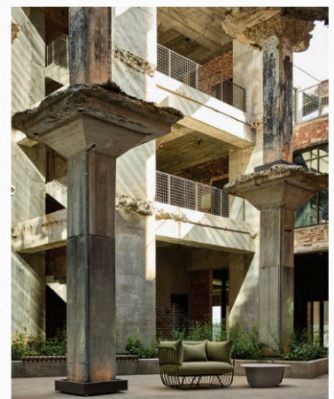

6

1

Part of the CLAIR PVC-wallcovering line, Verona (shown in Sienna) from **Wolf-Gordon** boasts rich veining and cloud-like swirls of dreamlike pastel colors that invoke the palatial luxury typical of Italian marble. [WOLFGORDON.COM](http://WOLFGORDON.COM)